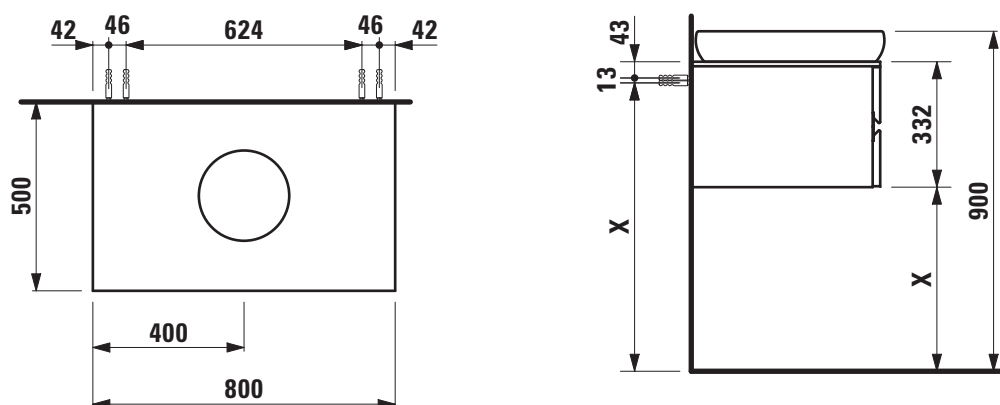

IL BAGNO ALESSI ONE FURNITURE

Vanity unit

42402.3

42403.3

42404.3

TECHNICAL DATA

Order no.	42402.3, 42403.3, 42404.3 / 2 drawers	Mounting acc. incl.	Installation set, order no. 49240.7 Space saving siphon, order no. 89424.0
Dimensions (WxHxD)	800 x 332 x 500 mm	Mounting information	The walls installed on must meet the requirements of the furniture in terms of weight and the supplied fastening elements. If this cannot be guaranteed another method of installation needs to be chosen.
Matching for	42402.3 – washbasin, order no. 81897.1 42403.3 – washbasin, order no. 81897.2 42404.3 – washbasin, order no. 81397.1	Colours	630 – Noce canaletto, surface real wood veneer 631 – White, surface lacquered with technical marble top
Specification	Body/Front – Surface real wood veneer or lacquered Integrated handle in the front 1 cut out, with space saving siphon		
Weight	630 – 32,5 kg 631 – 38,5 kg		
Accessories excl.	Drawer separations small, order no. 49240.1 large, order no. 49240.2		

TECHNICAL DRAWINGS / S 1 : 20

X = The exact height must be set during installation.